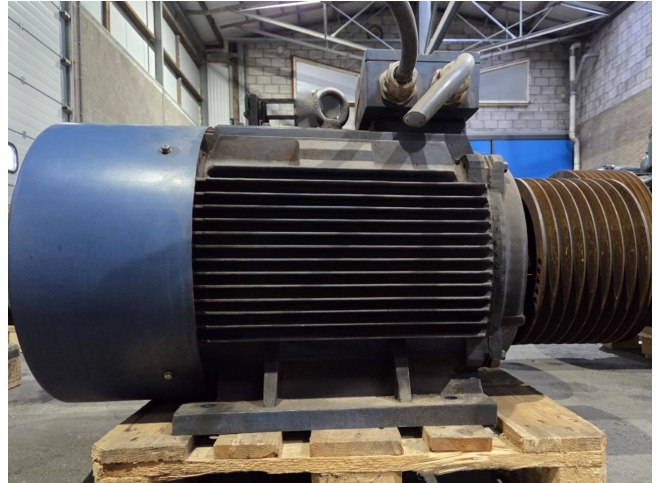

Dutchi DM1-HE 280M4

Specifications

Brand	Dutchi
Type	DM1-HE 280M4
kW	90
RPM	1485
Size & Weight	1120x700x720 mm (LxWxH) & 605 kg
50 Hz / 60 Hz	50/60
Stock	1

Description

Used Dutchi DM1-HE 280M4

Used Dutchi DM1-HE 280M4 electric motor with the following specifications: 50/60 Hz - 90/108 kW - 1485/1780 RPM. Dimensions: 1120x700x720 mm (LxWxH) & 605 kg.